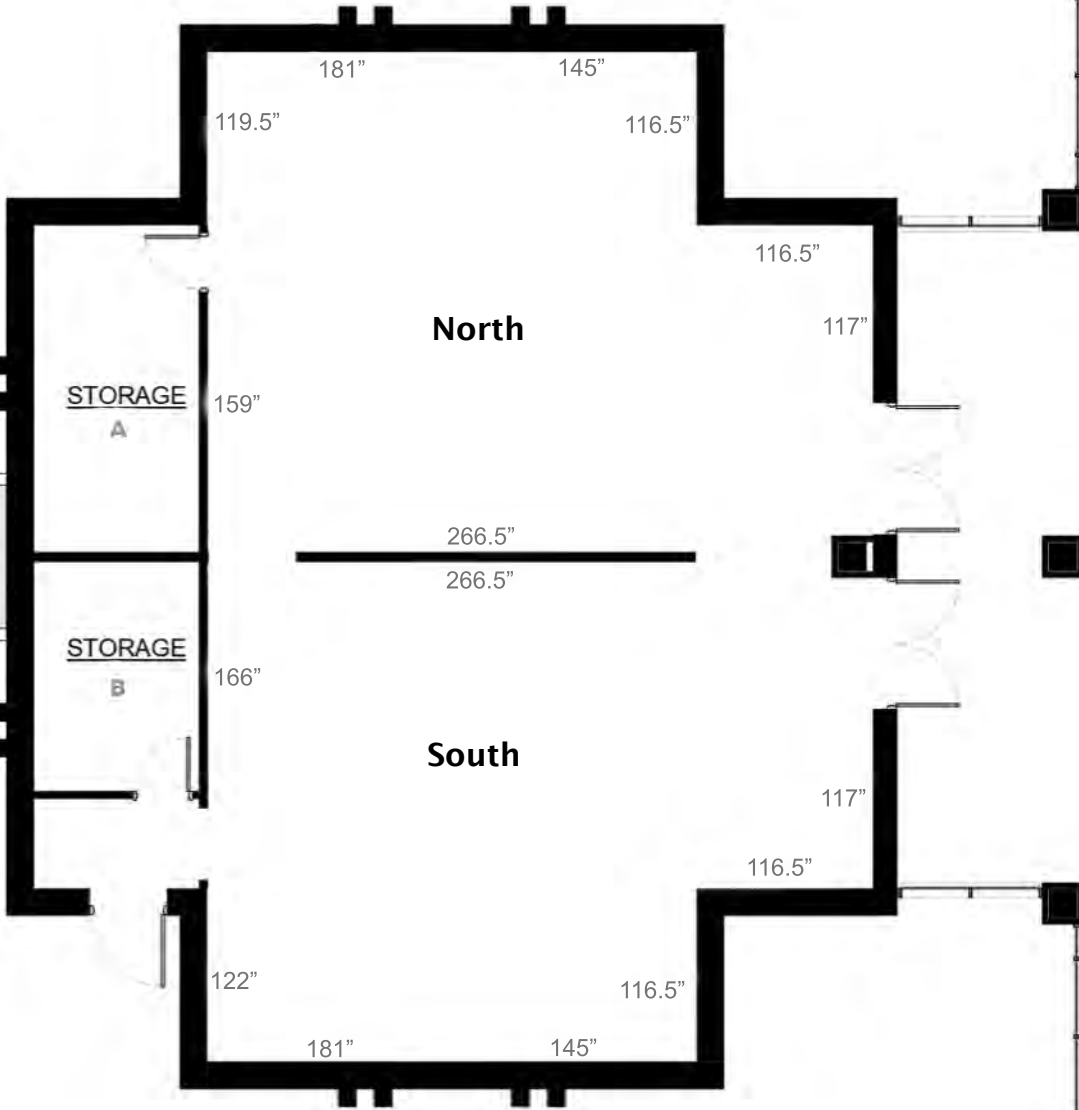

CORA STAFFORD GALLERY
ART 100

Linear dimensions

Wall height 120" (10')